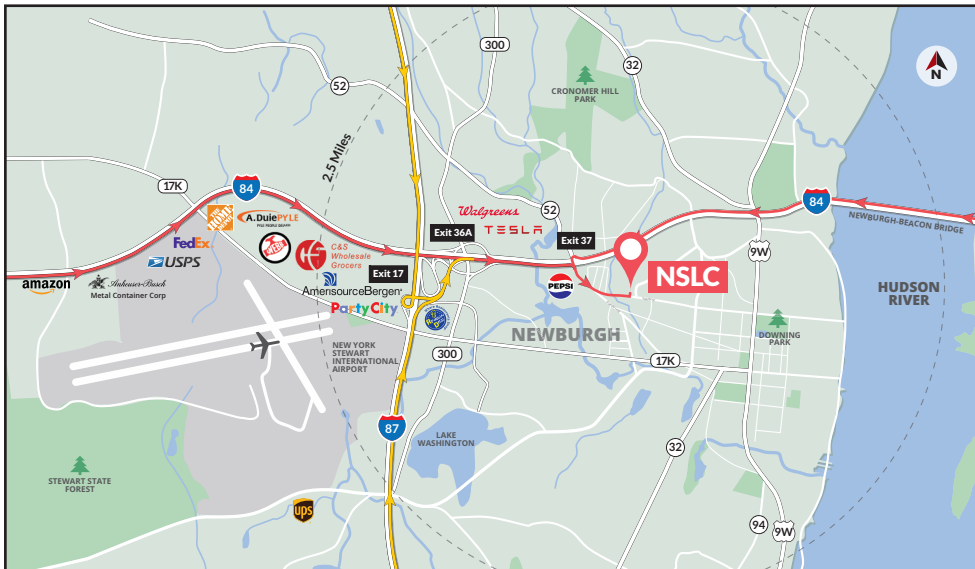

700 South Street, Newburgh, NY 12550

10 YEAR PILOT PROGRAM IN PLACE

Location Overview

Newburgh South Logistics Center is located one mile off I-84 (Exit 37) and less than two miles from the intersection of I-87 and I-84. New York City and Northern New Jersey are within a one-hour drive. NSLC is in the heart of the Boston/Washington, DC corridor giving you access to one-third of the population of the US.